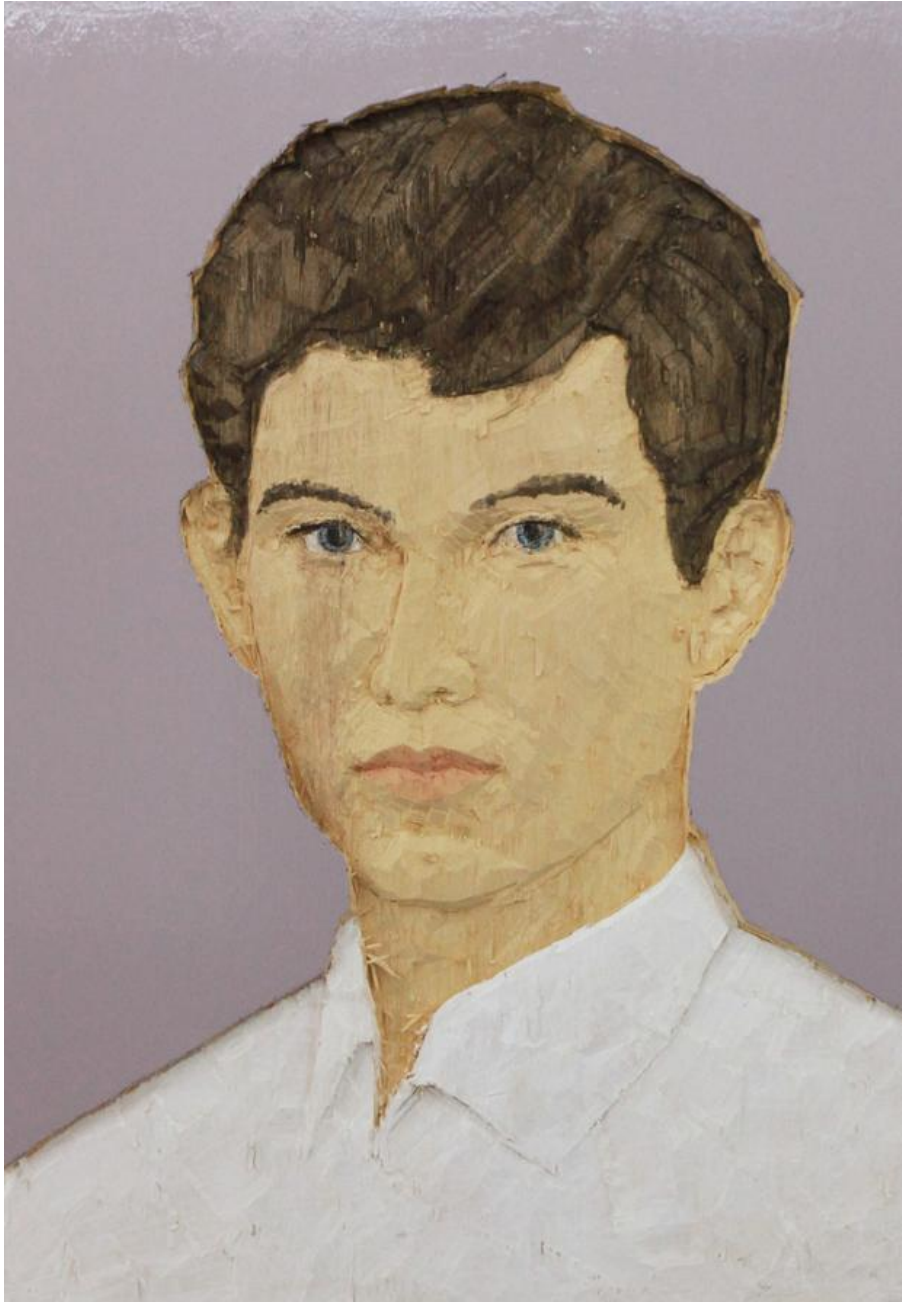

Thomas Hirschhorn
Nail-Antigone, 2013
Mannequin, wood, resin, screws
164 x 75 x 68 cm
HIRS0581