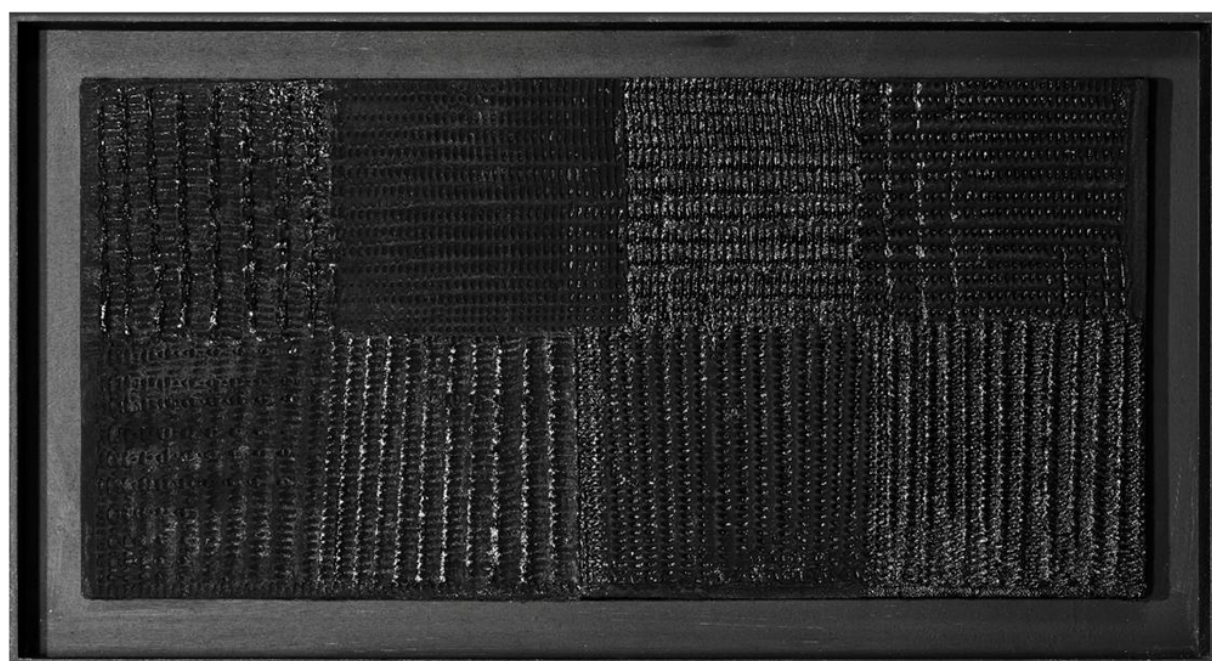

Jitish Kallat

Compulsive Diarist's Pocket Samples (Stems/ Stars/ Seeds/ Songs), 2012-13

Oil, Acrylic, Household Gloss and Charcoal Pencil on canvas

172,72 x 274,32 cm

JKAL0072

HEINZ MACK

Heinz Mack
Schwarzes Lichtrelief (Black Relief), 1959
Resin on wood (in artist frame with plexi screen)
67 x 125 x 7 cm
MACK0059