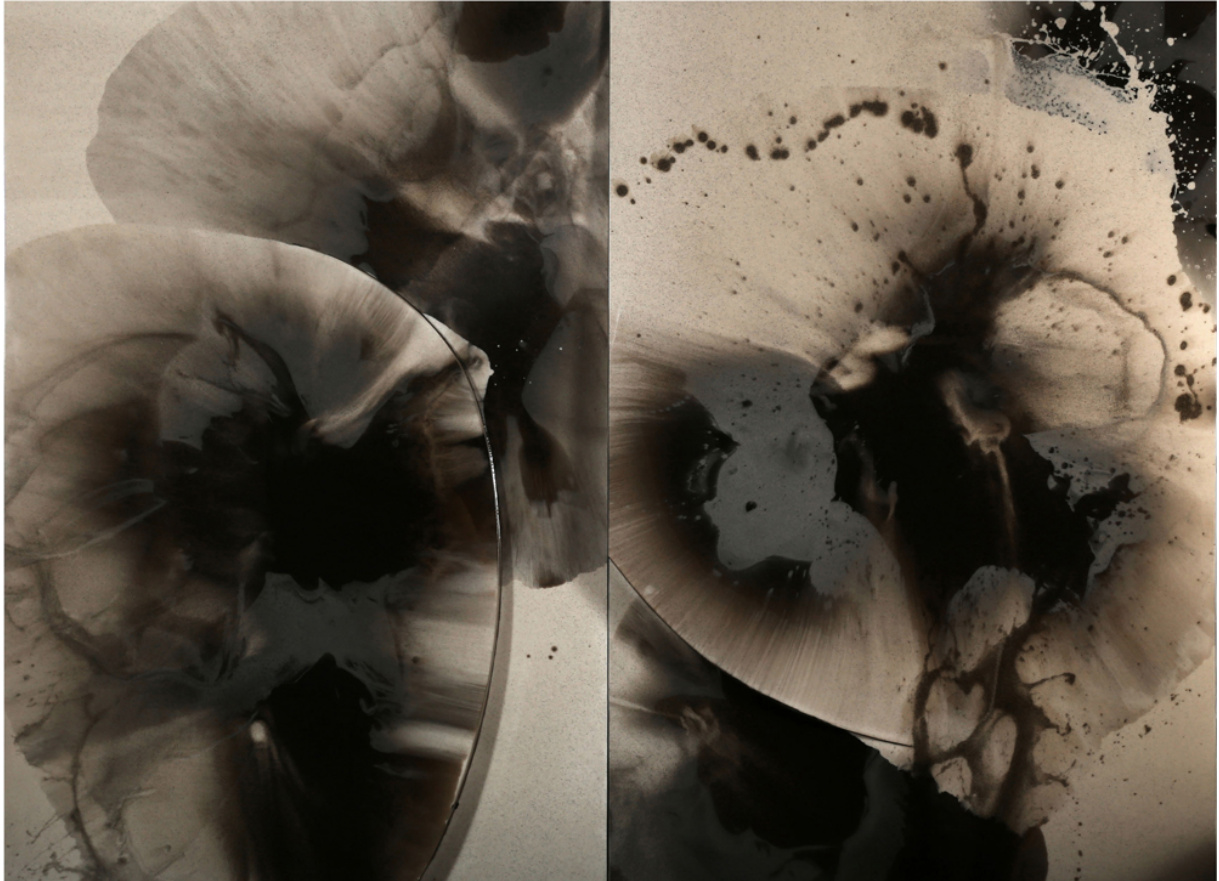

ARIN DWIHARTANTO SUNARYO

Arin Dwihartanto Sunaryo
Unstable Ground (Rising), 2014
Volcanic Ash, Pigmented Resin mounted on wooden panel
180 x 244 cm
SUNA0003