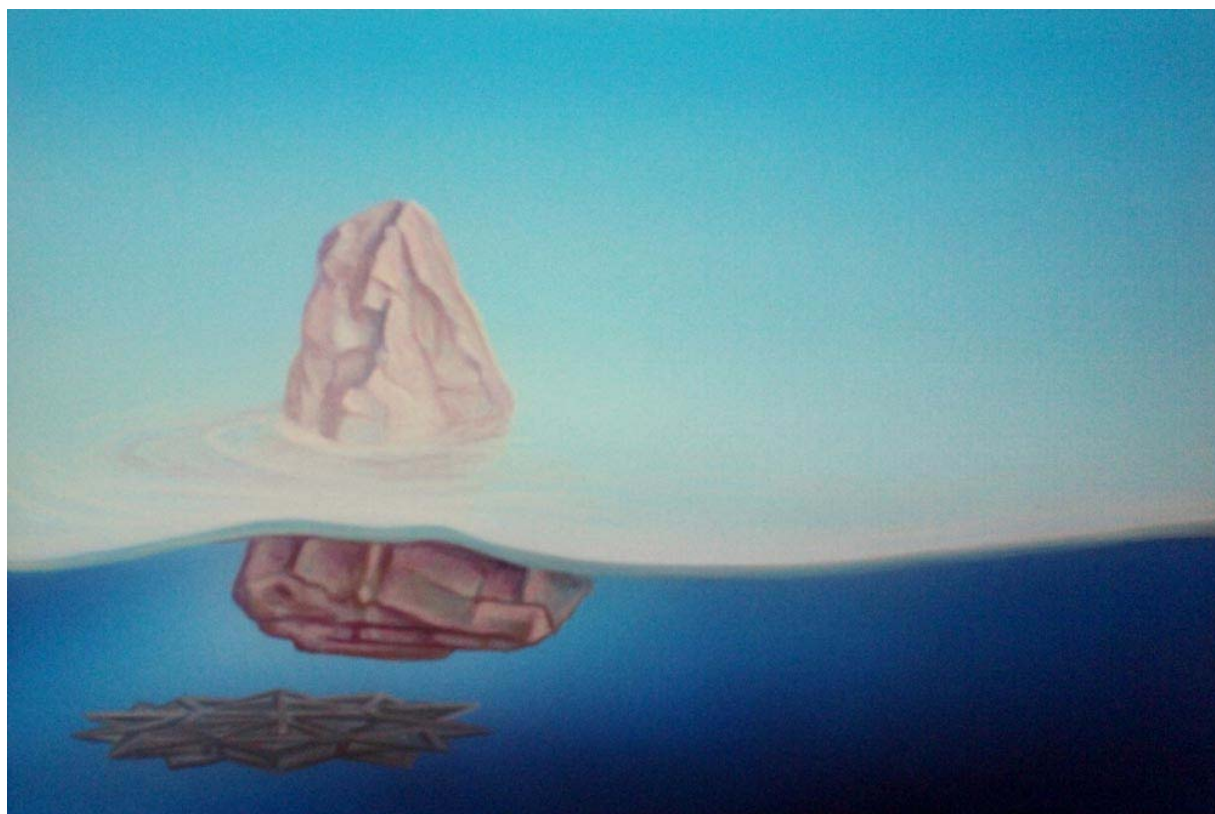

MATHIEU BRIAND

Mathieu Briand

Dali m'aidant à soulever la mer. (Dali helps me to lift the sea.), 2014

Oil on wood

21,5 x 21 cm | 8.46 x 8.27 in

BRIA0012

MATHIEU BRIAND

Mathieu Briand
Rocher taillé (Cut rock), 2014
Oil on wood
15,5 x 23 cm | 6.1 x 9.06 in
BRIA0013