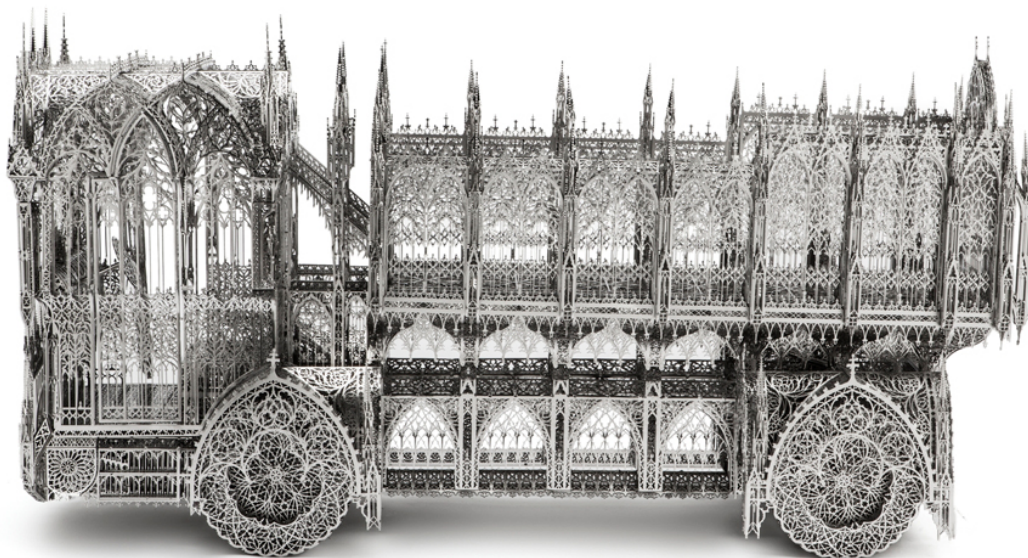

WIM DELVOYE

Wim Delvoye

Concrete Mixer (scale model 1:4), 2012

Laser-cut Stainless Steel

81 x 58 x 33 cm | 31.89 x 22.83 x 12.99 in

DELV0033

WIM DELVOYE

Wim Delvoye