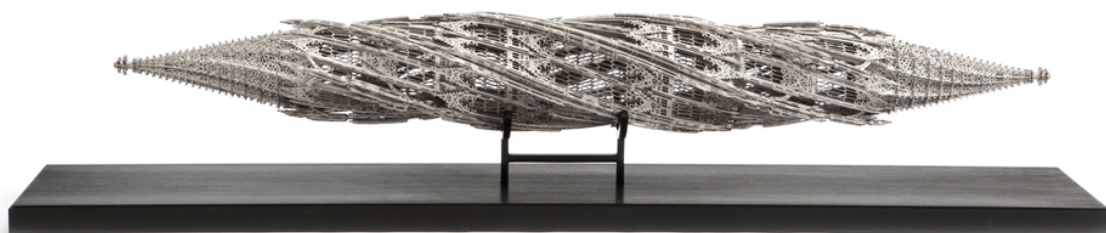

ARNDT

POTSDAMER STRASSE 96
D-10785 BERLIN
TEL +49 30 206 138 70
FAX +49 30 206 138 720
WWW.ARNDTBERLIN.COM

WIM DELVOYE