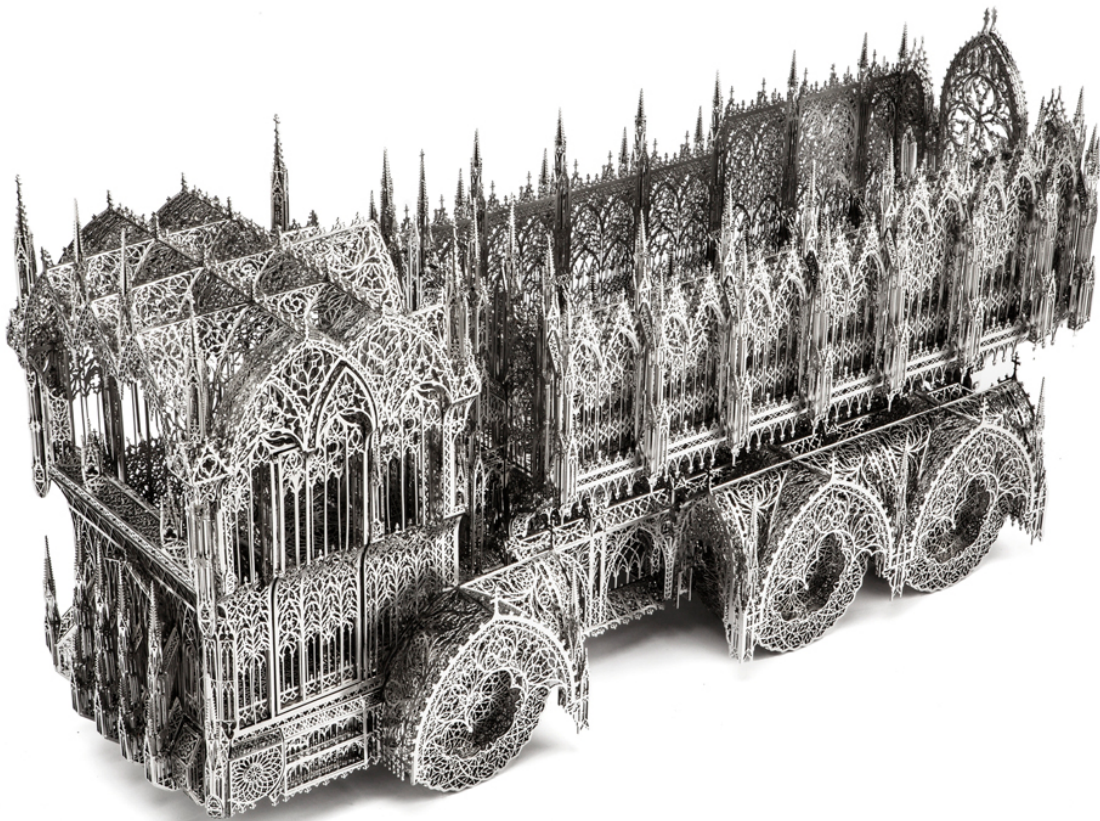

Dump Truck (scale model 1:6), 2012

Laser-cut Stainless Steel

56 x 100 x 38 cm | 22.05 x 39.37 x 14.96 in

DELV0036

WIM DELVOYE

Wim Delvoye

Dump Truck (scale model 1:6), 2012

Laser-cut Stainless Steel