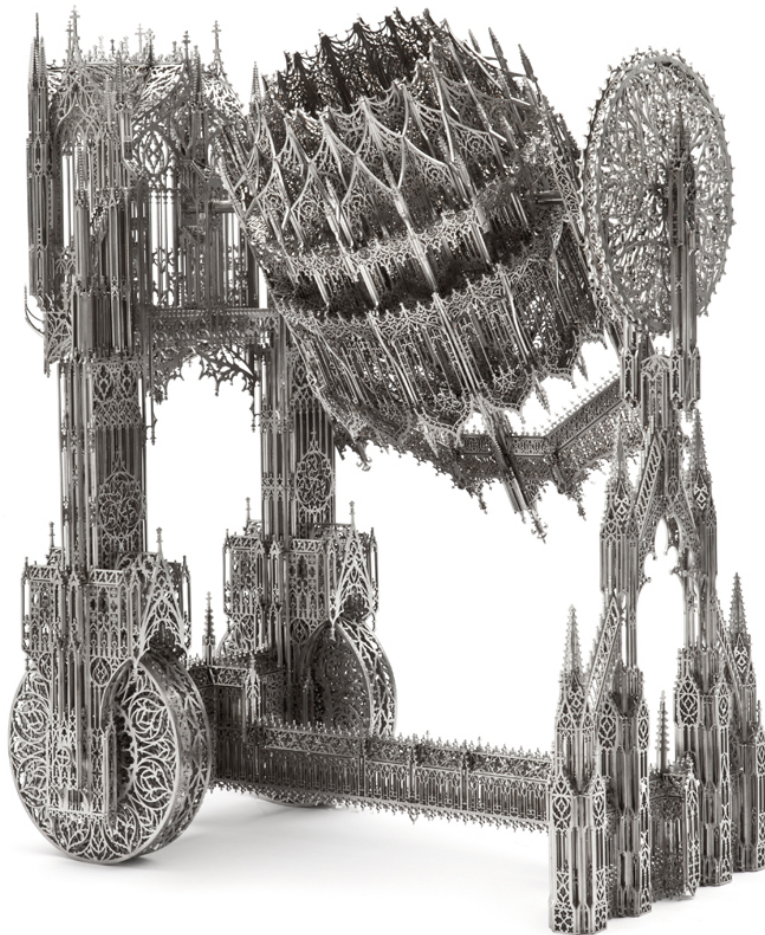

WIM DELVOYE

Wim Delvoye

Concrete Mixer (scale model 1:4), 2012

Laser-cut Stainless Steel

81 x 58 x 33 cm | 31.89 x 22.83 x 12.99 in

DELV0033

WIM DELVOYE

Wim Delvoye