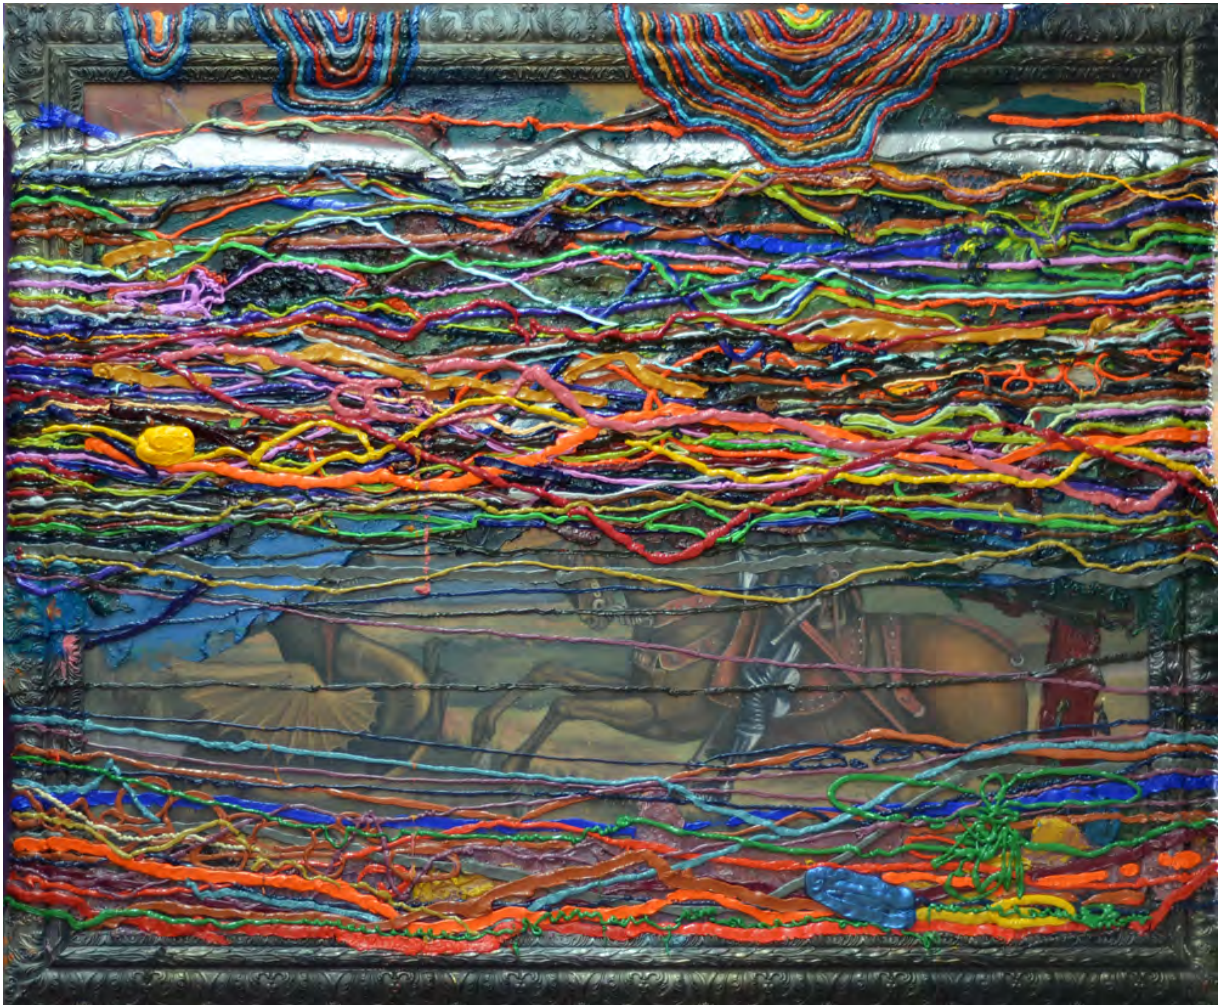

JIGGER CRUZ

Jigger Cruz
Untitled, 2013
Oil on Wood and Canvas
110 x 80 cm | 43.31 x 31.5 in
CRUZ0006

JIGGER CRUZ

Jigger Cruz

Excess and Decay: Conflicting Narratives of Chromophobia, 2013

Oil on Wood and Canvas