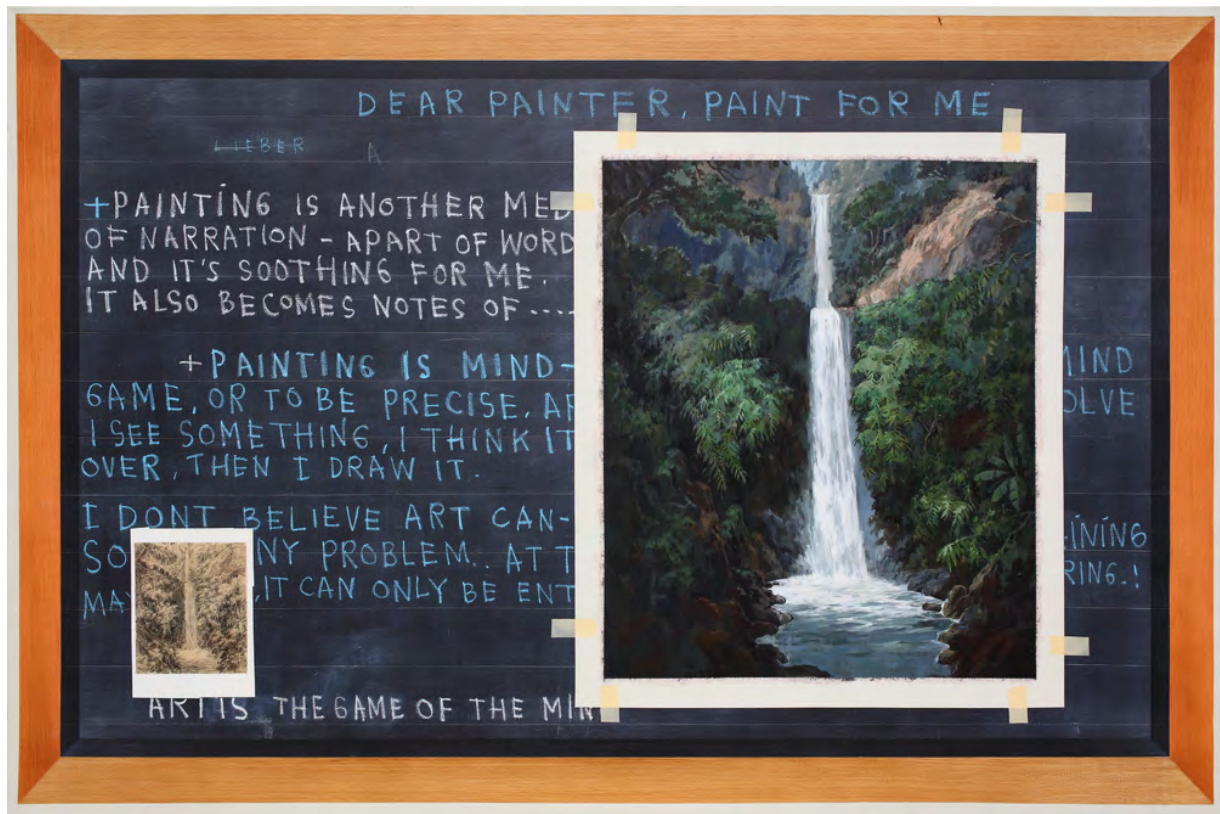

JUMALDI ALFI

Jumaldi Alfi

Untitled; from the series Re-Reading Mooi Indie, 2013

Acrylic on canvas

200 x 300 cm | 78.74 x 118.11 in

ALFI0012