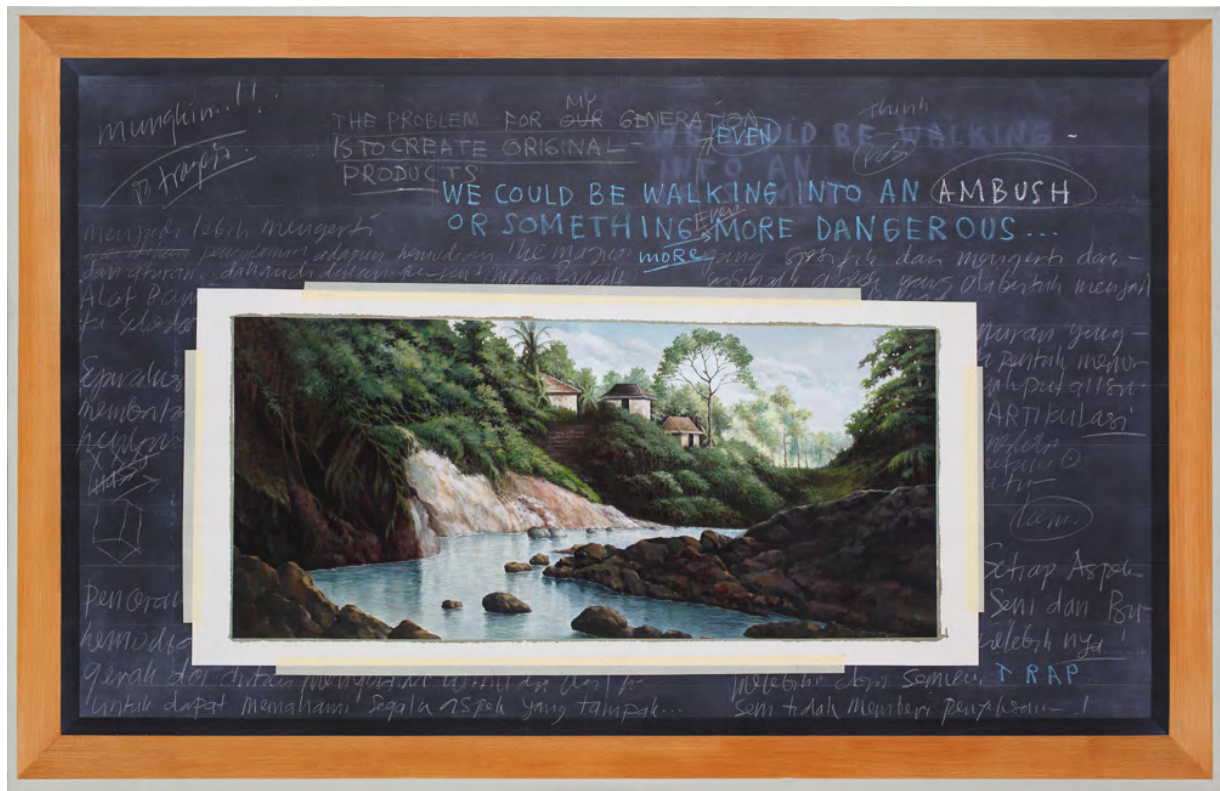

JUMALDI ALFI

Jumaldi Alfi

Untitled; from the series Re-Reading Mooi Indie, 2013

Acrylic on canvas

200 x 300 cm | 78.74 x 118.11 in

ALFI0013