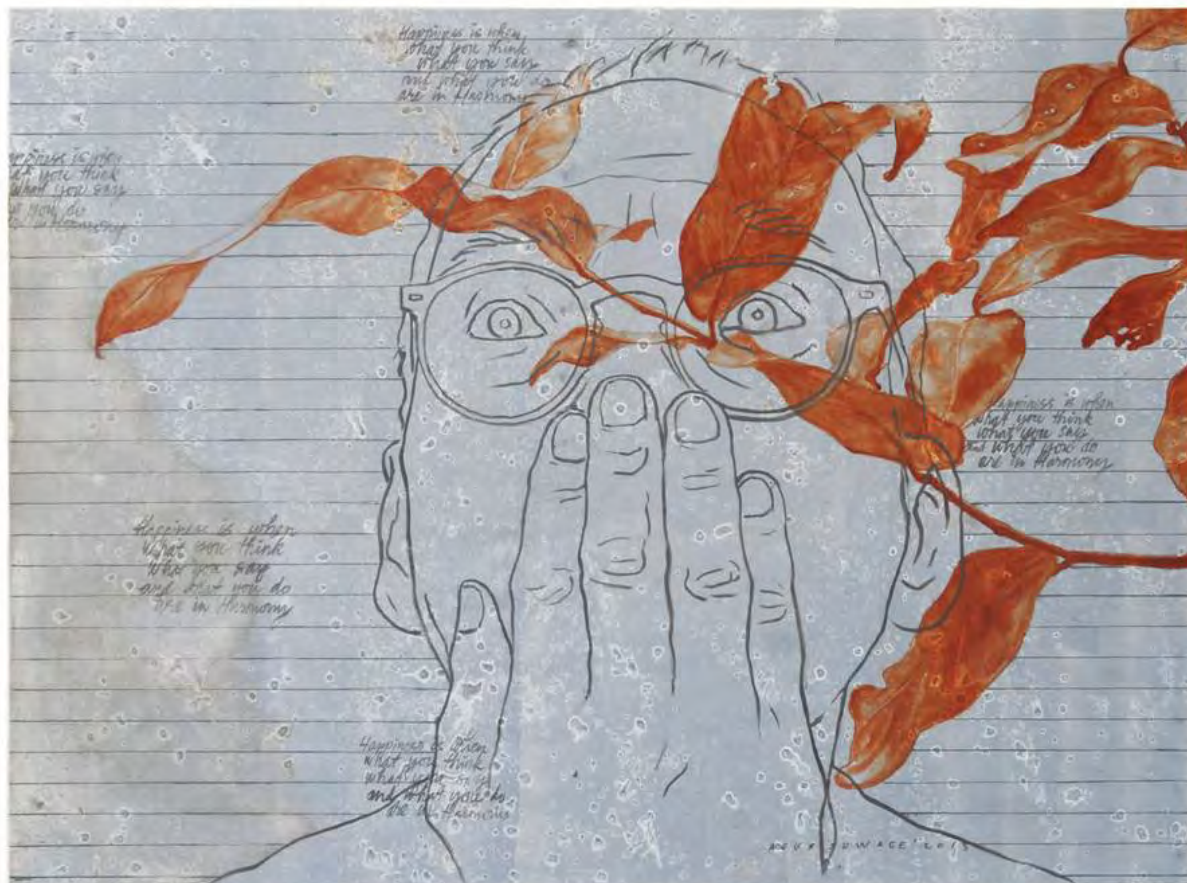

Chiharu Shiota

State of Being (Chair), 2011

Metal, Chair, Black Thread

30 x 30 x 30 cm | 11.81 x 11.81 x 11.81 in

SHIO0038

AGUS SUWAGE

Agus Suwage

Self Portrait and Co #2, 2013