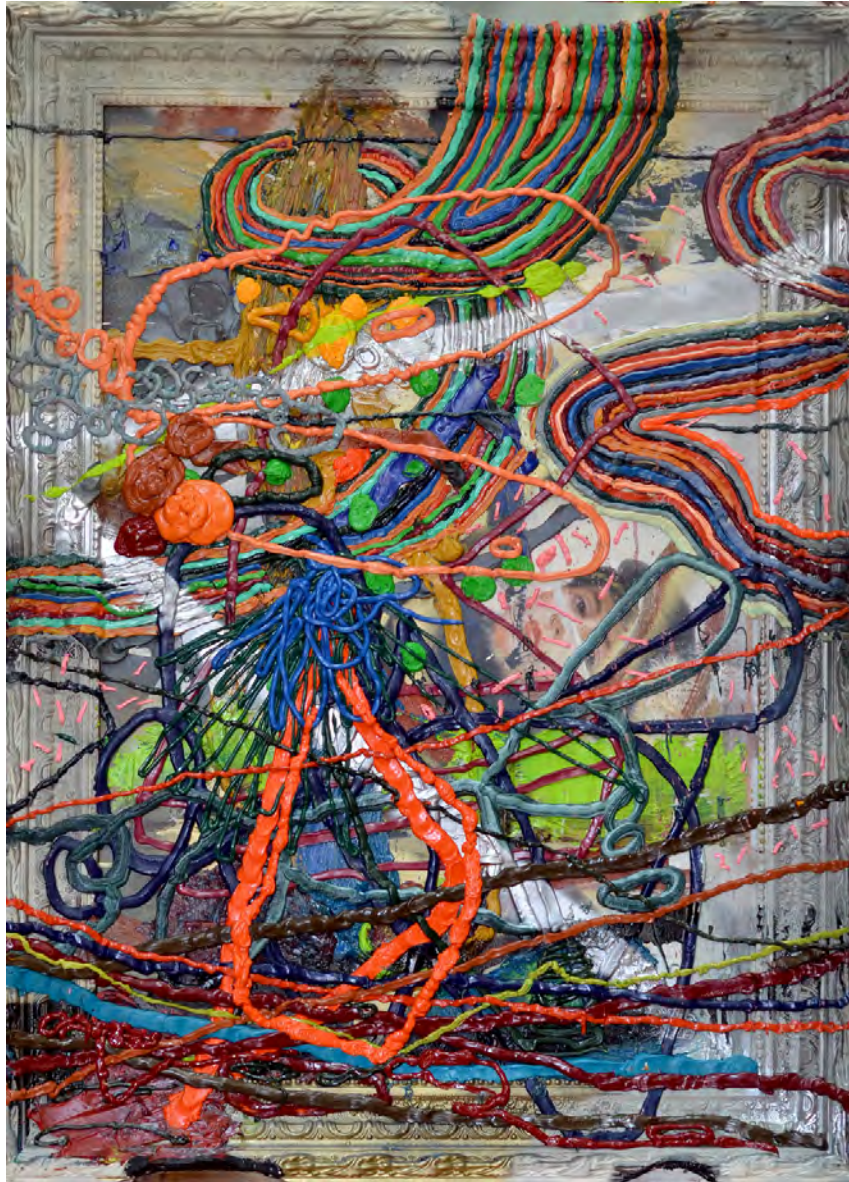

JIGGER CRUZ

Jigger Cruz
Untitled, 2013
Oil on Wood and Canvas
110 x 80 cm | 43.31 x 31.5 in
CRUZ0005