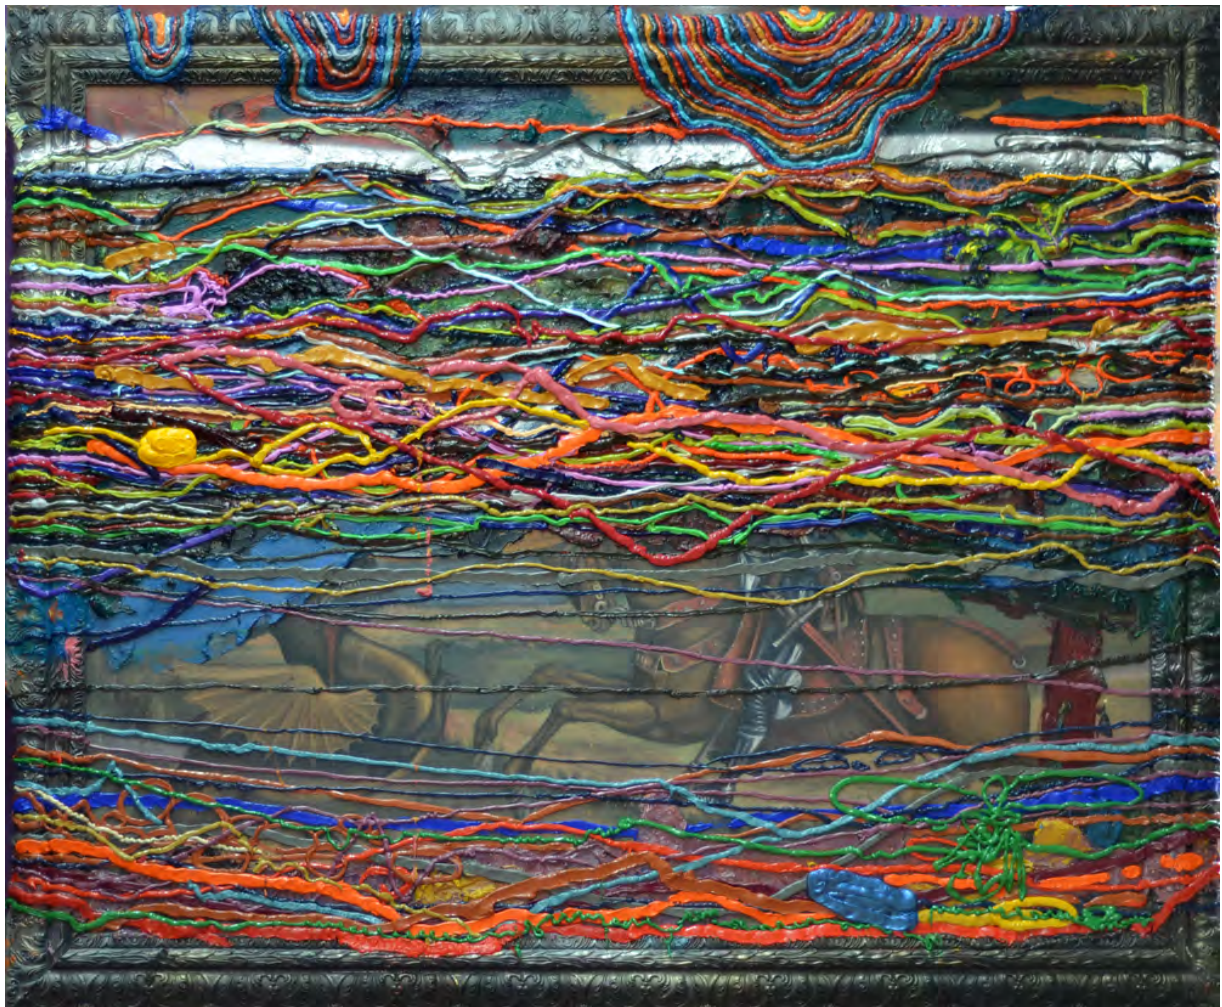

JIGGER CRUZ

Jigger Cruz
Untitled, 2013
Oil on Wood and Canvas
110 x 80 cm | 43.31 x 31.5 in
CRUZ0006

JIGGER CRUZ

Jigger Cruz

Excess and Decay: Conflicting Narratives of Chromophobia, 2013

Oil on Wood and Canvas